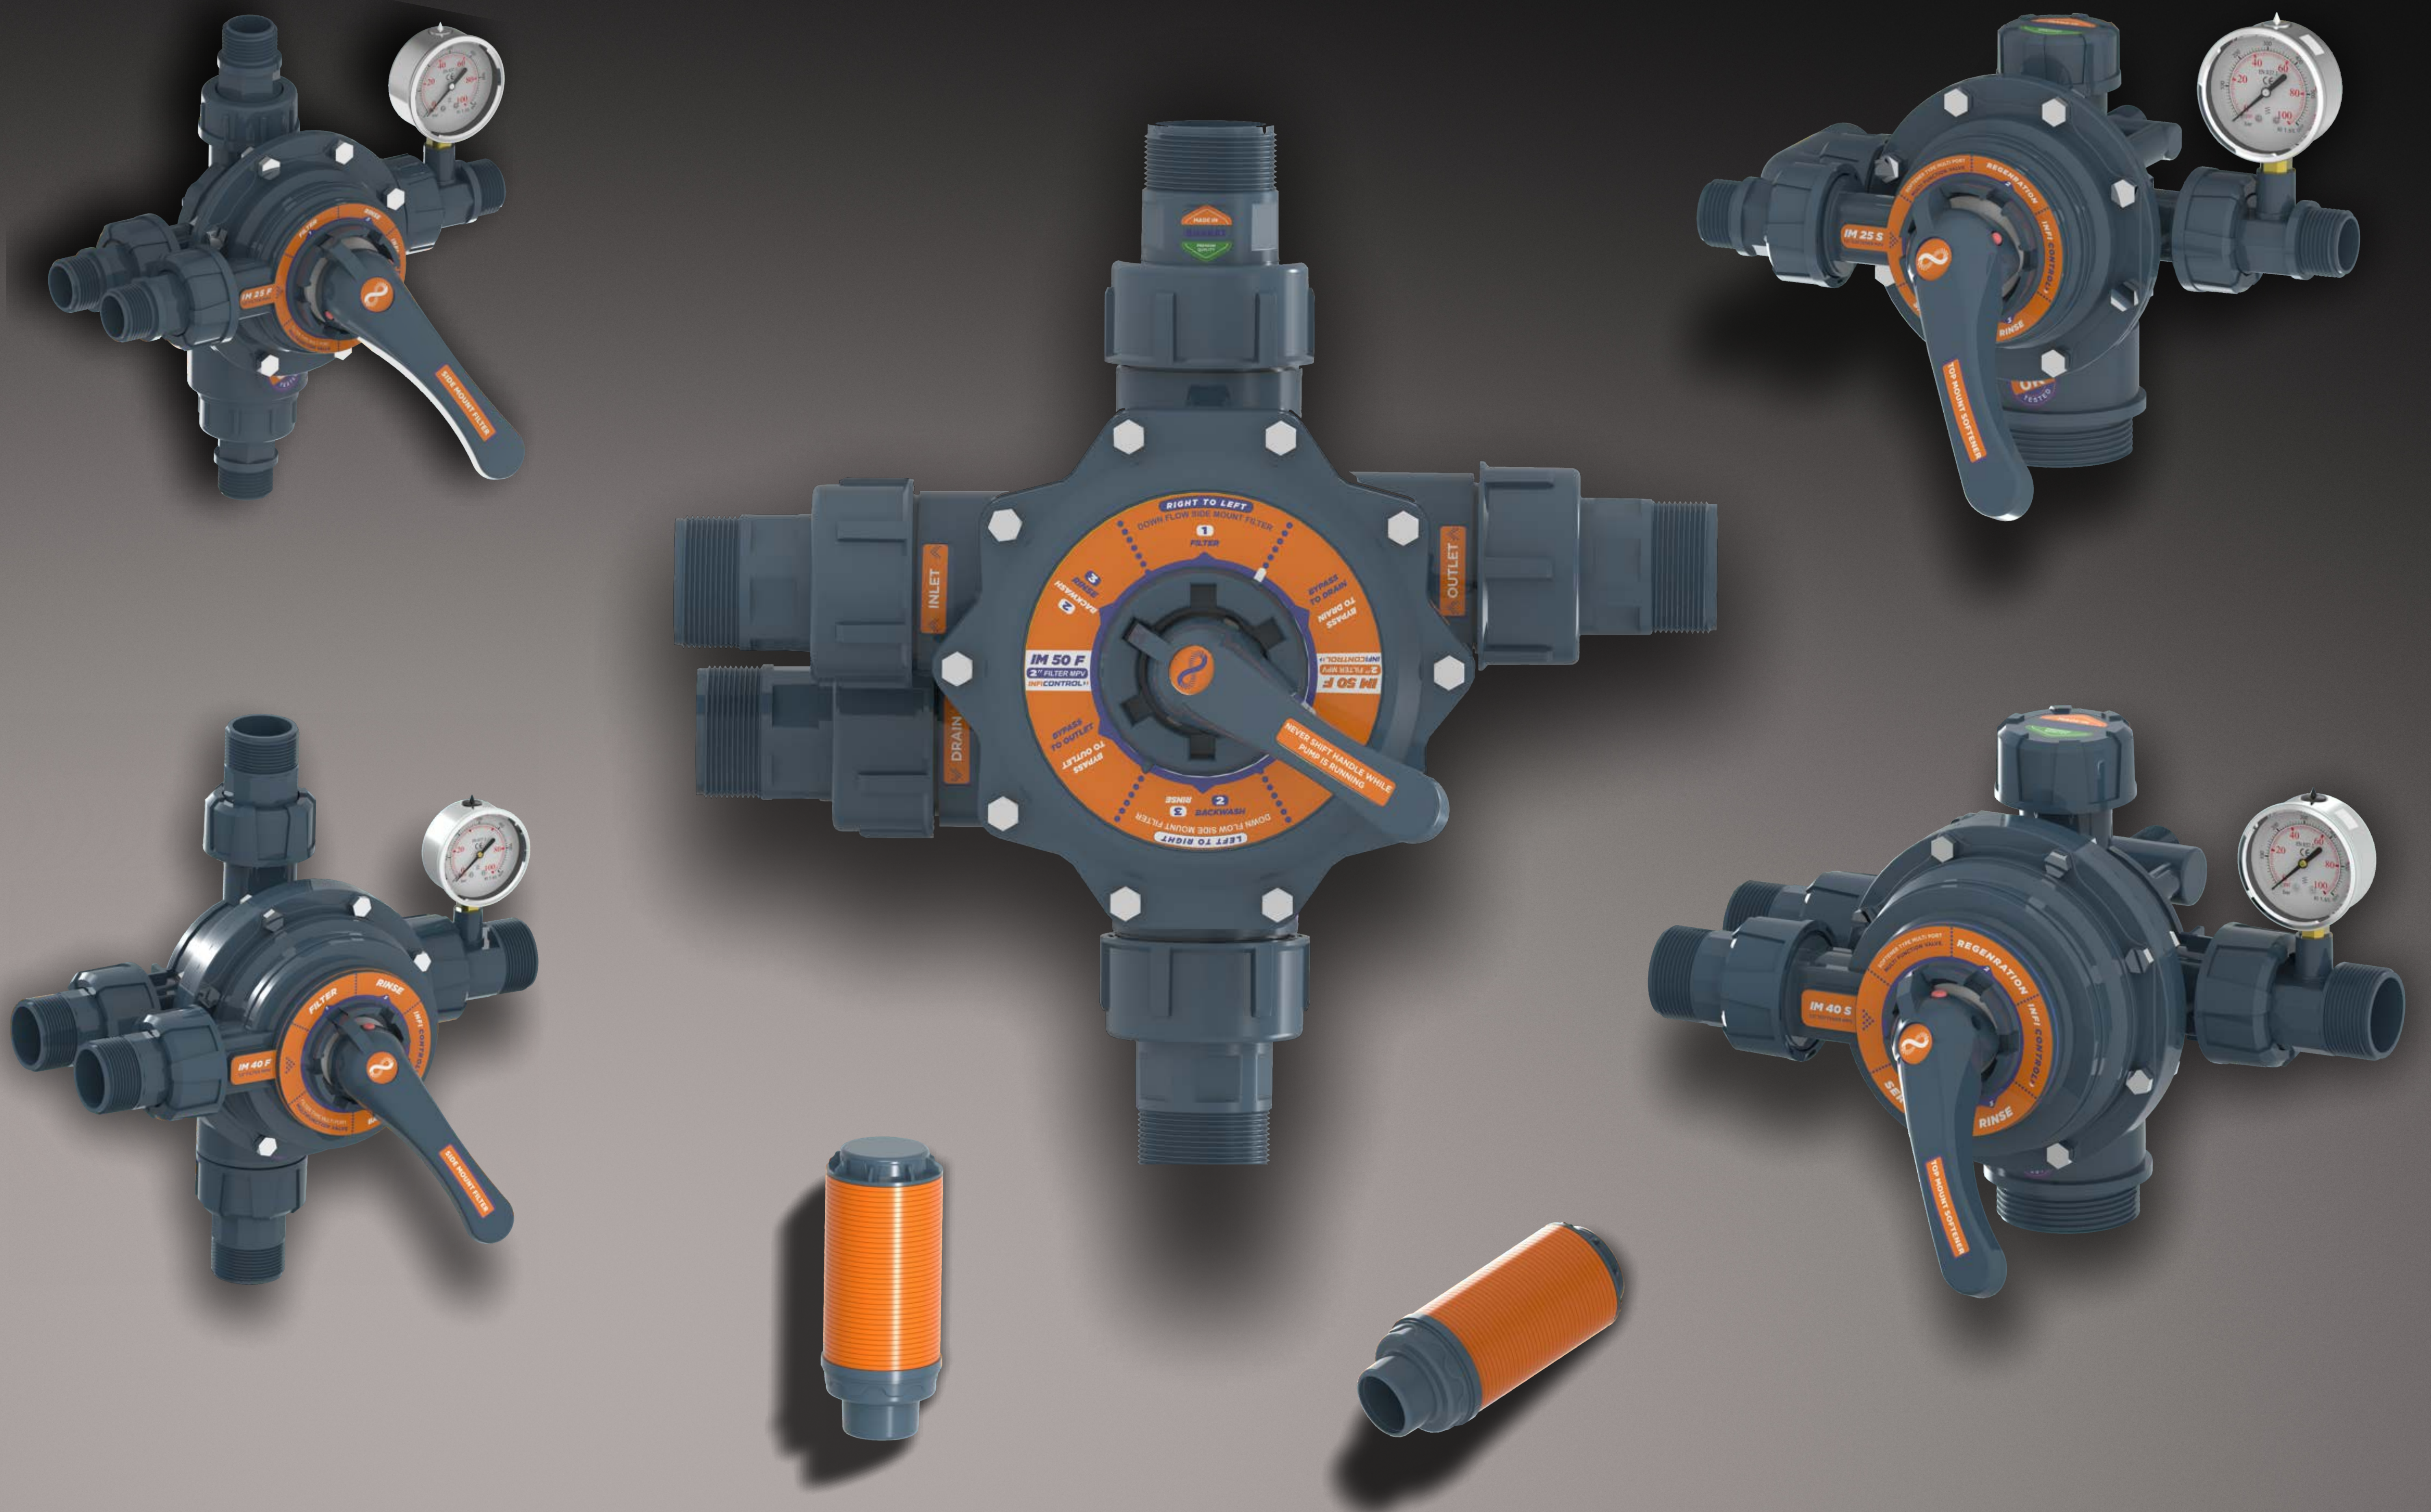

INFINICONTROL ▶

HEAVY DUTY

MULTI PORT

MULTI FUNCTION VALVE

#SMARTCONTROLLER

INFINITY

www.infinityequipments.com